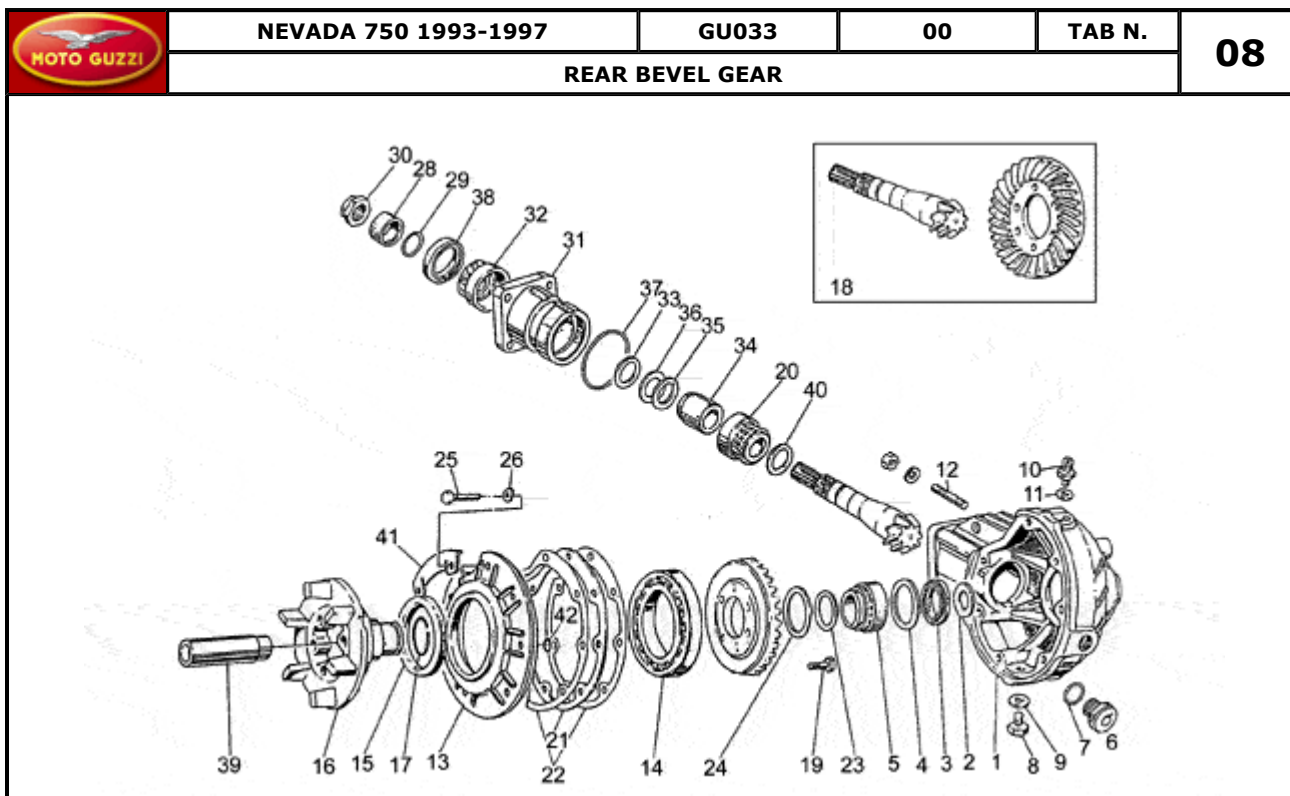

Pos.	Description	Year	I_M	Country	Version	Code	Q.ty	P.Cod.
1	Transmission housinggrey	-	-	-	30295C	-	GU31350380	1
2	Clearance washer	-	-	-	-	-	GU19351900	1
3	Gasket ring 35x47x7	-	-	-	-	-	GU90403547	1
4	Clearance washer	-	-	-	-	-	GU19351100	1
5	Roller bearing 35x50x17	-	-	-	-	-	GU92252235	1
6	Oil plug	-	-	-	-	-	GU19351200	1
7	O-ring 20,24X2,62	-	-	-	-	-	GU90706203	1
8	Oil unload plug M10X1	-	-	-	-	-	GU31003766	1
9	Gasket	-	-	-	-	-	GU10528900	1
10	Breather plug	-	-	-	-	-	GU19206501	1
11	Gasket	-	-	-	-	-	GU10528900	1
12	Stud bolt	-	-	-	-	-	GU96508055	4
13	Cover	-	-	-	-	-	GU27350410	1
14	Ball bearing 70x110x13	-	-	-	-	-	GU92201070	1
15	Gasket ring 75x90x8	-	-	-	-	-	GU90407590	1
16	Pin	-	-	-	-	-	GU19351401	1
17	Stop ring	-	-	-	-	-	GU90353030	1
18	Bevel gear Z=8/31	-	-	-	-	-	GU19354621	1
19	Screw	-	-	-	-	-	GU19356320	6
20	Tap.roller bearing	-	-	-	-	-	GU92249223	1
21	Spacer 1,1 mm	-	-	-	-	-	GU19355406	1
	Spacer 1,6 mm	-	-	-	-	-	GU19355413	1
	Spacer 1,5 mm	-	-	-	-	-	GU19355412	1
	Spacer 1,4 mm	-	-	-	-	-	GU19355411	1
	Spacer 1,2 mm	-	-	-	-	-	GU19355408	1
	Spacer 1 mm	-	-	-	-	-	GU19355404	1
	Spacer 0,9 mm	-	-	-	-	-	GU19355402	1
	Spacer 0,8 mm	-	-	-	-	-	GU19355400	1
	Spacer 1,3 mm	-	-	-	-	-	GU19355410	1
22	Gasket	-	-	-	-	-	GU19350700	2
23	Thrust washer	-	-	-	-	-	GU19352300	1
24	Thrust washer	-	-	-	-	-	GU19353500	1
25	Screw M8X25	-	-	-	-	-	GU19357660	7