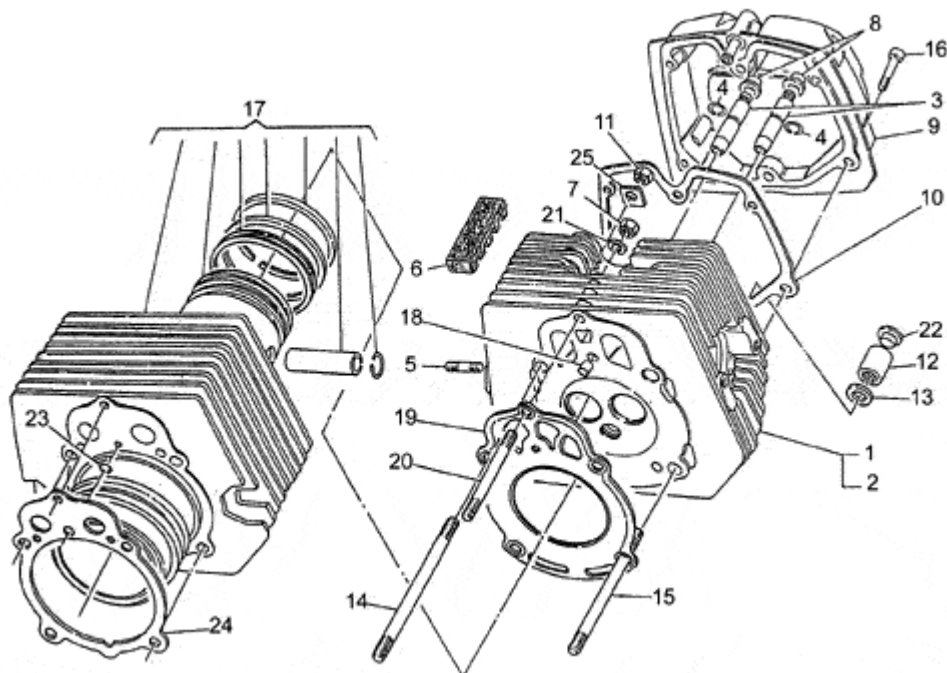

NEVADA 750 1993-1997	GU033	00	TAB N.	37
	CYLINDER - HEAD - PISTON				

Pos.	Description	Year	I_M	Country	Version	Code	Q.ty	P.Cod.
1	RH head	-	-	CH	-	g.l	GU31022162	1
	RH cylinder head grey	-	-	-	30295C	g.o	GU20022120	1
2	LH cylinder head grey	-	-	-	30295C	g.o	GU20022220	1
	LH head	-	-	CH	-	g.l	GU31022262	1
3	Valve guide	-	-	-	-	-	GU61036801	4
4	Snap ring	-	-	-	-	-	GU90353009	4
5	Stud bolt	-	-	-	-	-	GU96506042	4
6	Anti-vibration plate	-	-	-	-	-	GU19025300	4
7	Nut	-	-	-	-	-	GU19021920	2
8	Oil seal	-	-	-	-	-	GU19037820	4
9	Valves cover, stain.	-	-	-	30295C	-	GU31023500	2
10	Gasket	-	-	-	-	-	GU19023700	2
11	Nut M10X1,5	-	-	-	-	-	GU92603010	4
12	Column nut	-	-	-	-	-	GU13021900	4
13	Washer 10,5X18X0,8	-	-	-	-	-	GU95129180	4
14	Stud bolt M10x214	-	-	-	-	-	GU96510214	4
15	Tie rod 162 mm	-	-	-	1A	-	GU96510158	4
	Stud bolt M10x182	-	-	-	2A	-	GU96510181	4
16	Screw	-	-	-	-	-	GU98620325	10
17	Cylinder with piston, grey	-	-	-	30295C	-	GU20060120	2
18	Bush	-	-	-	-	-	GU19021360	2
19	Gasket	-	-	-	-	-	GU27022060	2
20	Stud bolt M8x143	-	-	-	-	-	GU96508145	2
21	Spring washer 8x15x0,3	-	-	-	-	-	GU61270300	2
22	Plug	-	-	-	-	-	GU93180245	4
23	O-ring	-	-	-	-	-	GU61027200	2
24	Gasket	-	-	-	-	-	GU27020820	2
25	Spacer	-	-	-	-	-	GU19032980	4