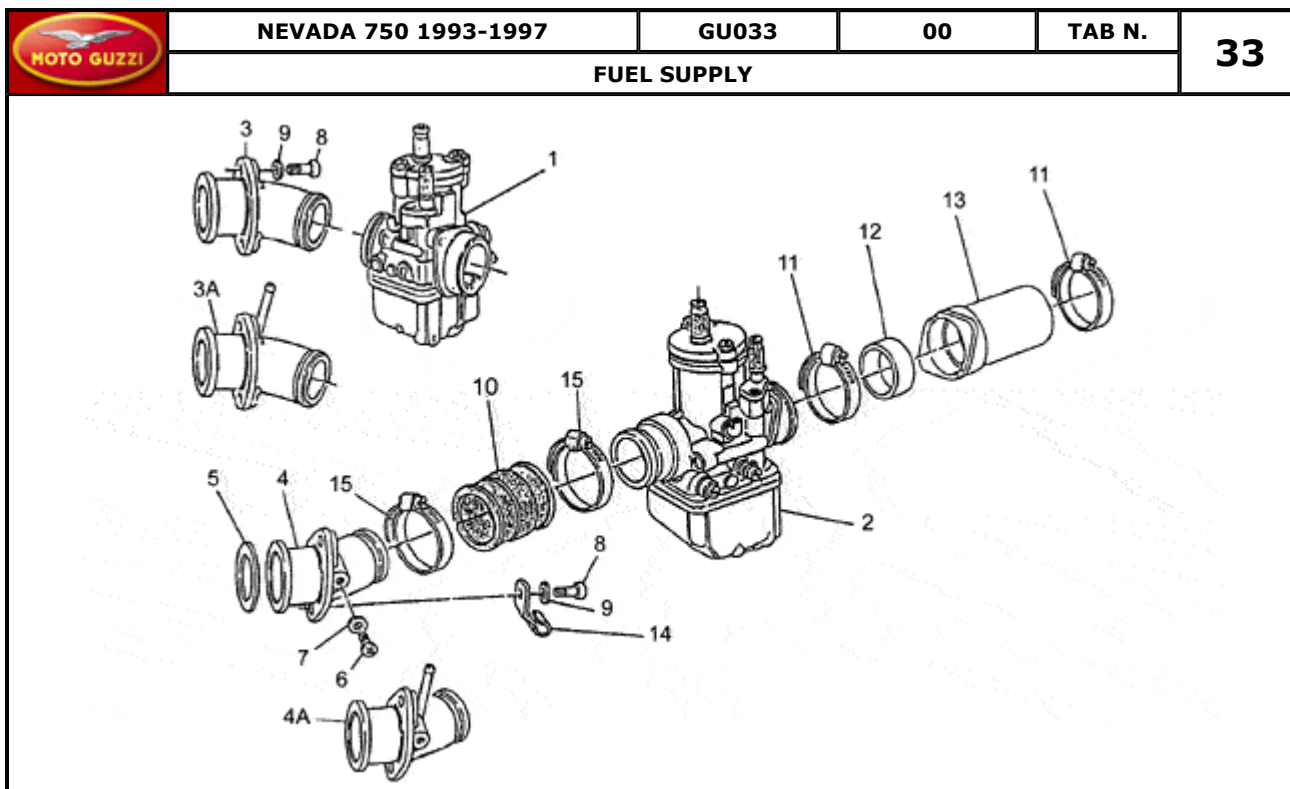

Pos.	Description	Year	I_M	Country	Version	Code	Q.ty	P.Cod.
1	Carburettor RH PHBH 30 BD	-	-	CH	-	GU31112662	1	
	Carburettor RH PHBH 30 BD	-	-	D	-	GU31112664	1	
	Carburettor RH PHBH 30 BD	-	-	-	-	GU31112660	1	
2	Carburettor LH PHBH 30 BS	-	-	-	-	GU31112661	1	
	Carburettor LH PHBH 30 BS	-	-	CH	-	GU31112663	1	
	Carburettor LH PHBH 30 BS	-	-	D	-	GU31112665	1	
3	RH intake manifold	-	-	-	30295C-DX	GU20115020	1	
	RH intake manifold	-	-	-	-	GU27115060	1	
4	LH intake manifold	-	-	-	-	GU27115061	1	
	LH intake manifold	-	-	-	30295C-DX	GU20115021	1	
5	Gasket	-	-	-	-	GU19115580	2	
6	Screw	-	-	-	-	GU98310610	2	
7	Washer 6,25x10x1,5	-	-	-	-	GU95100116	2	
8	Hex socket screw M6X25	-	-	-	-	GU98622325	4	
9	Special washer	-	-	-	-	GU61013800	4	
10	Hose	-	-	-	-	GU19114360	2	
	Sleeve with hole D.15,5 mm	-	-	D	-	GU31114060	2	
11	Hose clamp 32X52X8	-	-	-	-	GU93305032	4	
12	Gasket ring	-	-	-	-	GU19114680	2	
13	Air intake hose	-	-	-	-	GU19114460	2	
14	Hose clamp	-	-	-	-	GU19718000	2	
15	Hose clamp	-	-	-	-	GU93305031	4