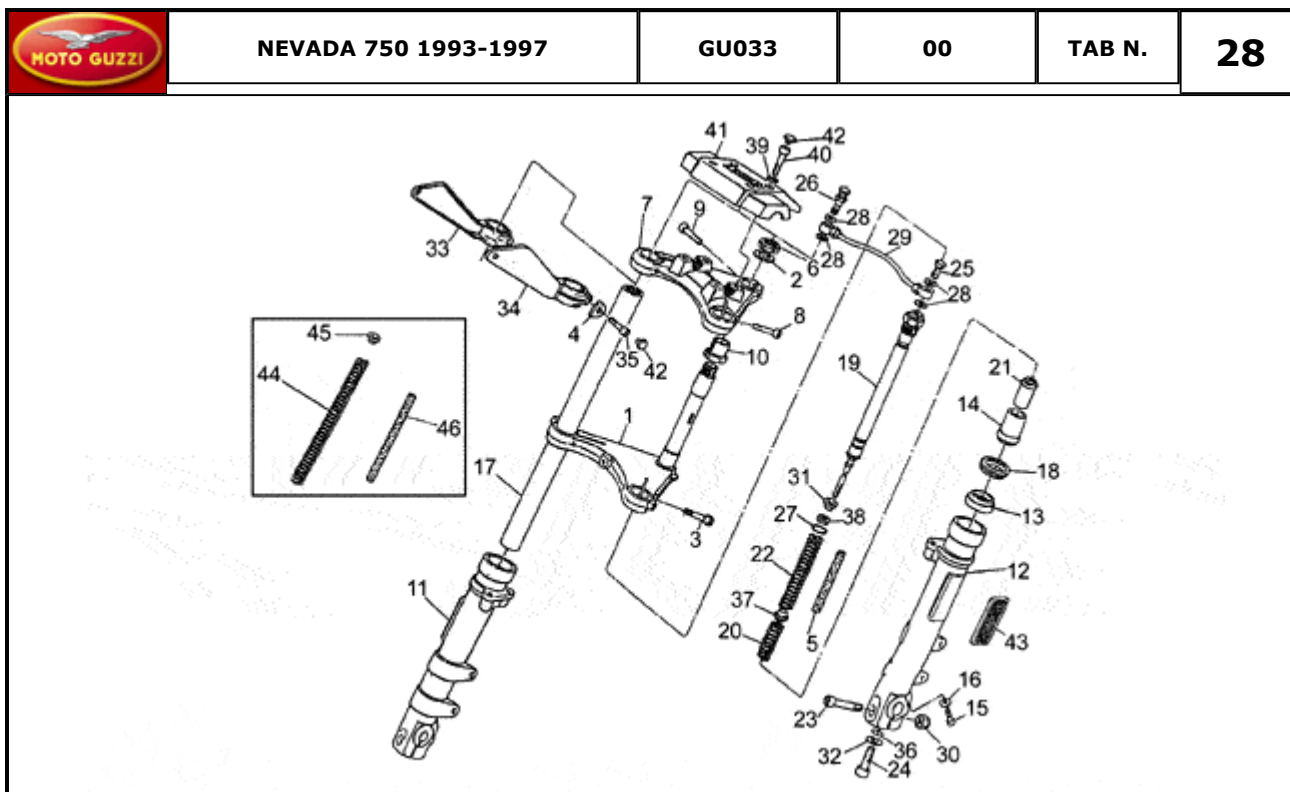

Pos.	Description	Year	I_M	Country	Version	Code	Q.ty	P.Cod.
1	Lower plate	-	-	-	-	GU31494065	1	
2	Stem plug washer	-	-	-	-	GU18513560	1	
3	Screw	-	-	-	-	GU98612535	2	
4	Spacer	-	-	-	-	GU23497910	2	
5	Anti-rubbing pipe	-	-	-	-	GU23526370	2	
6	Plug	-	-	-	-	GU18513460	1	
7	Fork upper plate POLIZIA	-	-	-	-	GU31493140	1	
8	Screw	-	-	-	-	GU98610540	2	
9	Screw	-	-	-	-	GU98612535	1	
10	Steering lock bush	-	-	-	-	GU18516660	1	
11	RH sleeve	-	-	-	-	GU31522565	1	
12	LH sleeve	-	-	-	-	GU31522665	1	
13	Oil seal	-	-	-	-	GU90403857	2	
14	Bush	-	-	-	-	GU20527620	2	
15	Screw	-	-	-	-	GU98622320	2	
16	Washer 6,25x10x1,5	-	-	-	-	GU95100116	4	
17	Sleeve	-	-	-	-	GU23525470	2	
18	Dust cover	-	-	-	-	GU31524550	2	
19	Shock absorber	-	-	-	-	GU23526470	2	
20	Return spring	-	-	-	-	GU23526610	2	
21	End stop	-	-	-	-	GU28527540	2	
22	Spring	-	-	-	-	GU23526910	2	
23	Screw	-	-	-	-	GU98620545	2	
24	Screw	-	-	-	-	GU98622530	2	
25	Bored screw	-	-	-	-	GU28556450	1	
26	Air valve	-	-	-	-	GU28556250	1	
27	Gasket ring	-	-	-	-	GU90706282	2	
28	Copper washer	-	-	-	-	GU28556350	4	
29	Front shock absorber tube	-	-	-	-	GU19529660	1	
30	Nut	-	-	-	-	GU92602210	2	
31	Cup	-	-	-	-	GU28526540	2	
32	Flat washer	-	-	-	-	GU27499120	2	
33	RH support	-	-	-	-	GU31496165	1