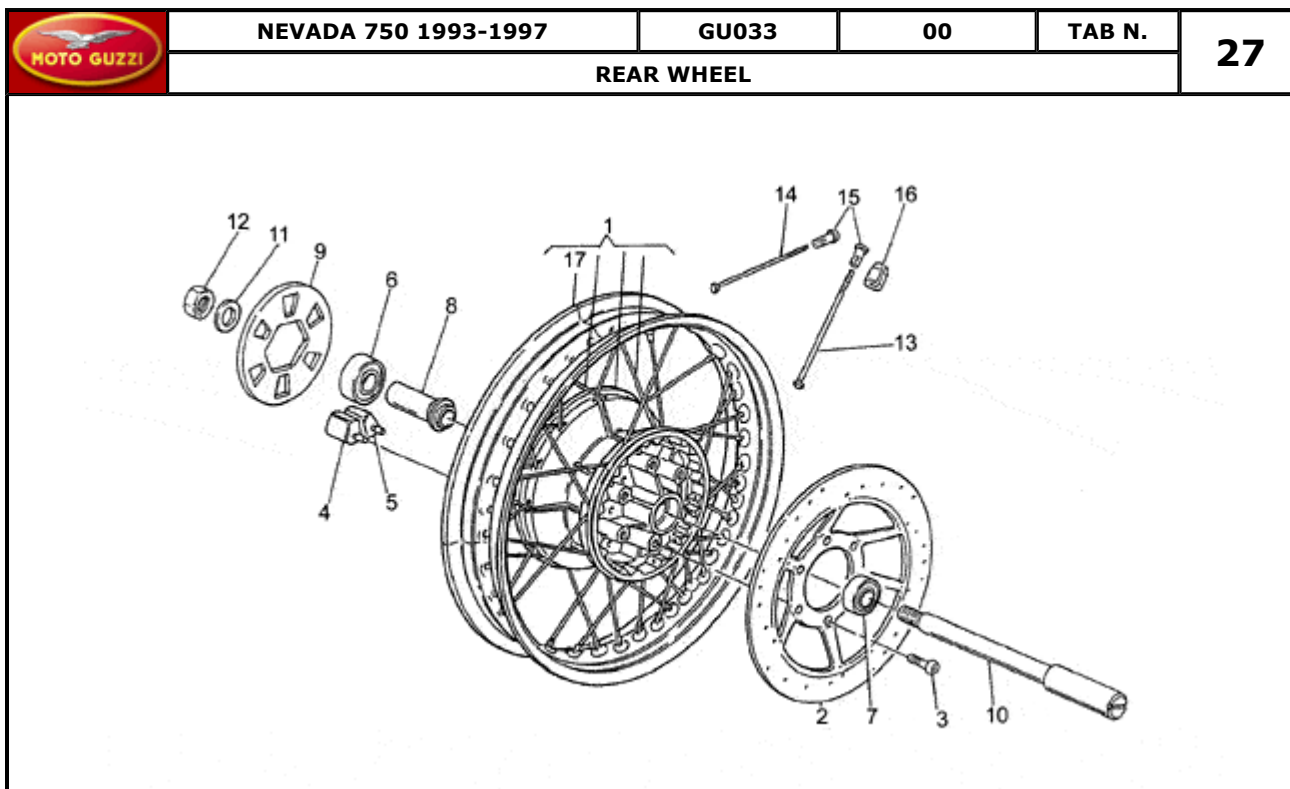

Pos.	Description	Year	I_M	Country	Version	Code	Q.ty	P.Cod.
1	Rear wheel(complete)	-	-	-	-	GU31630365	1	
2	Rear brake disc	-	-	-	E2	GU27613311	1	
	Brake disc	-	-	-	2A	GU31613380	1	
3	Hex socket screw M8X25	-	-	-	-	GU98622425	6	
4	RH rubber coupling	-	-	-	-	GU19632501	6	
5	LH rubber coupling	-	-	-	-	GU19632502	6	
6	Bearing	-	-	-	-	GU92204218	1	
7	Bearing	-	-	-	-	GU92204217	1	
8	Spacer	-	-	-	-	GU27633910	1	
9	Spacer	-	-	-	-	GU27356910	1	
10	Rear wheel spindle	-	-	-	-	GU31633330	1	
11	Washer	-	-	-	-	GU14634400	1	
12	Nut M6X1,5	-	-	-	-	GU92602316	1	
13	Long spoke	-	-	-	-	GU23631470	18	
14	Short spoke	-	-	-	-	GU23631170	18	
15	Nipples	-	-	-	-	GU27631250	36	
16	Counterweight 15 gr.	-	-	-	-	GU12616101	1	
	Counterweight 20 gr.	-	-	-	-	GU12616102	1	
	Counterweight 30 gr.	-	-	-	-	GU12616103	1	
17	Rear wheel 250x16"	-	-	-	-	GU23630770	1