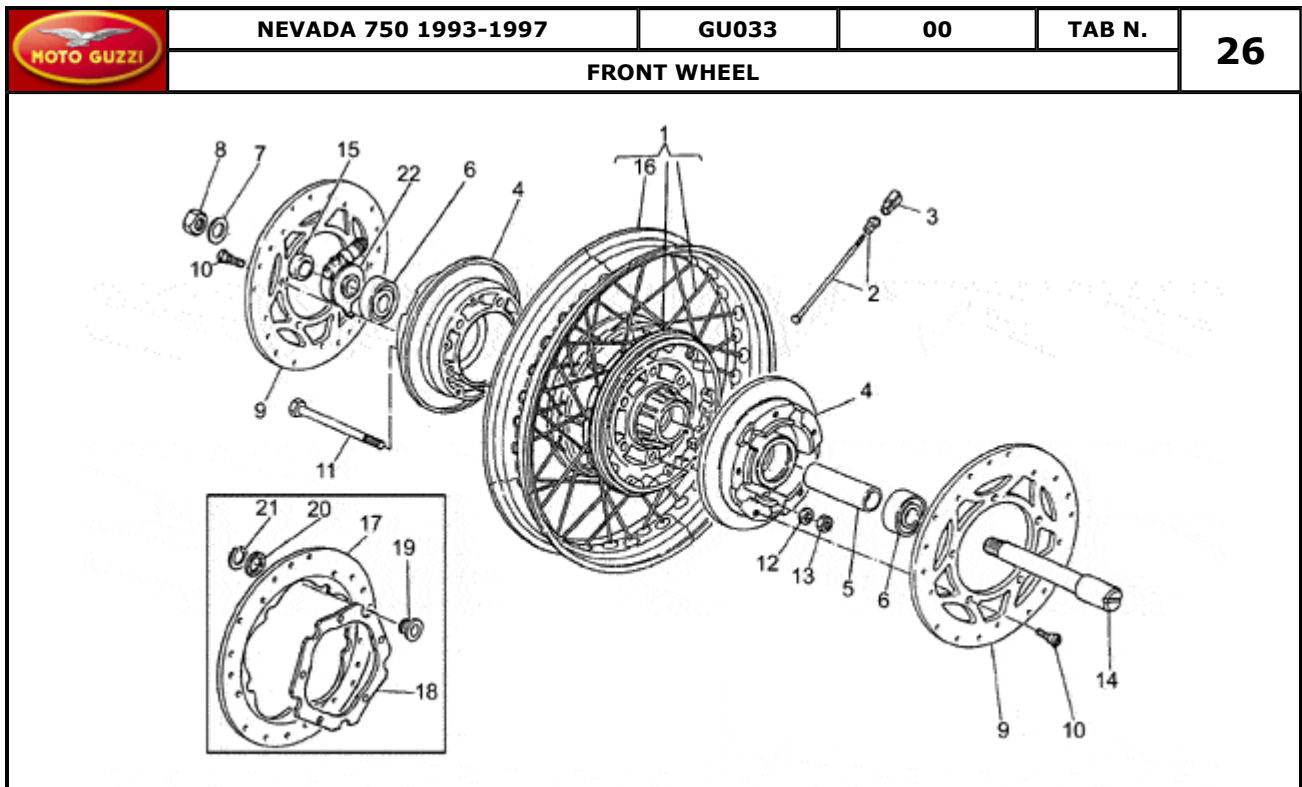

Pos.	Description	Year	I_M_	Country	Version	Code	Q.ty	P.Cod.
1	Front wheel 2,15x18"	-	-	-	-	GU31610365	1	
2	Spoke	-	-	-	-	GU39611601	36	
3	Counterweight 15 gr.	-	-	-	-	GU12616101	1	
	Counterweight 20 gr.	-	-	-	-	GU12616102	1	
	Counterweight 30 gr.	-	-	-	-	GU12616103	1	
4	Flange	-	-	-	-	GU31620365	2	
5	Spacer	-	-	-	-	GU31615260	1	
6	Bearing	-	-	-	-	GU92204221	2	
7	Washer 17X27X2	-	-	-	-	GU95004217	1	
8	Nut M16X1,5	-	-	-	-	GU92602516	1	
9	Front brake disc	-	-	-	1A-FX	GU31613365	2	
10	Screw	-	-	-	-	GU30611460	10	
11	Screw	-	-	-	-	GU98052470	5	
12	Washer 8,4X13X0,8	-	-	-	-	GU14615901	5	
13	Nut	-	-	-	-	GU92630508	5	
14	Front wheel spindle	-	-	-	-	GU31614160	1	
15	Spacer	-	-	-	1A	GU31616360	2	
	Spacer	-	-	-	2A	GU31616361	2	
16	Front wheel 2,15x18"	-	-	-	-	GU23610870	1	
17	Brake disc	-	-	-	2A-30095C-FT	GU30635860	2	
18	Flange	-	-	-	2A-30095C-FT	GU30613760	2	
19	Bush	-	-	-	2A-30095C-FT	GU28613560	10	
20	Belleville spring	-	-	-	2A-30095C-FT	GU28618860	10	
21	Circlip	-	-	-	2A-30095C-FT	GU90271022	10	
22	Speedometer gear	-	-	-	03600N-3A	GU31762562	1	
	Speedometer gear 16 mm	-	-	-	E1	GU31762560	1	
	Odometer gear	-	-	-	2A	GU31762561	1