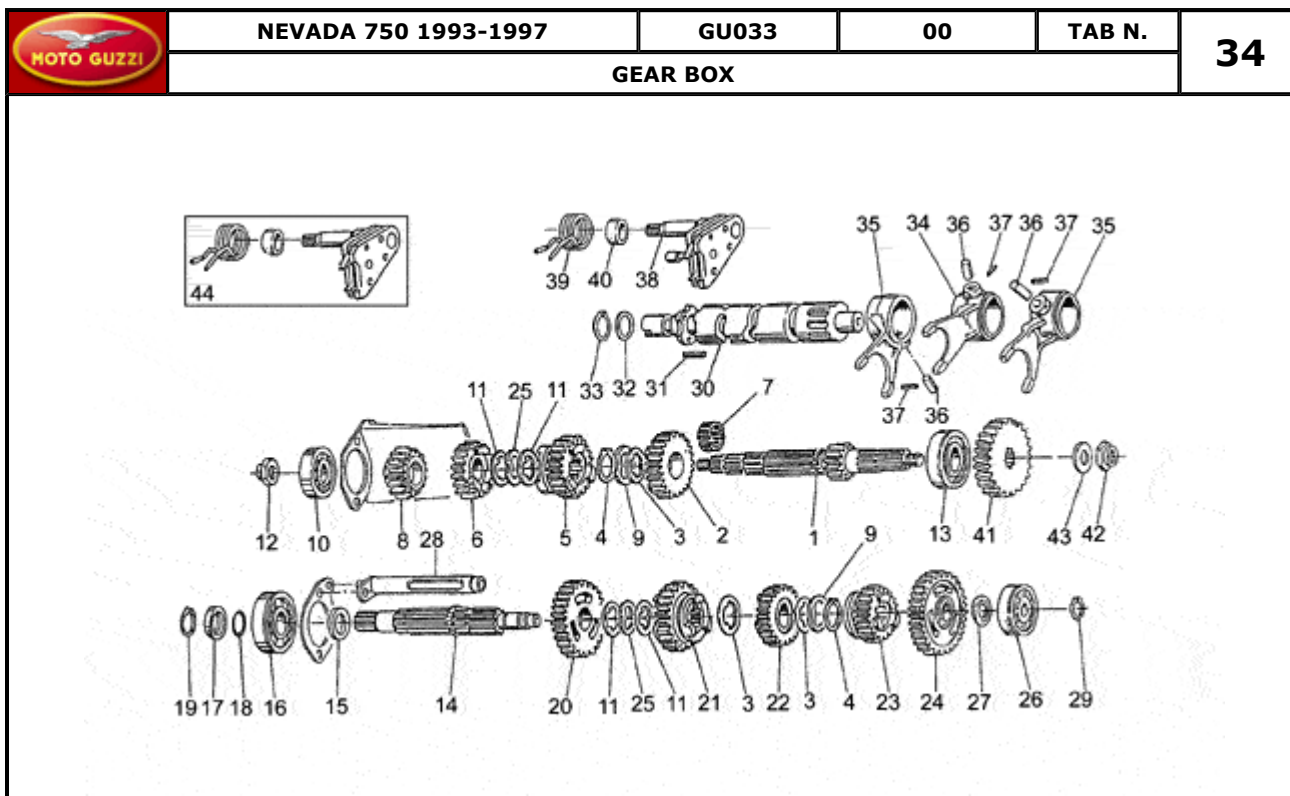

Pos.	Description	Year	I_M_	Country	Version	Code	Q.ty	P.Cod.
1	Primary gear shaft Z=11	-	-	-	-	GU23210570	1	
2	Gear 5a AP Z=20	-	-	-	-	GU23212070	1	
3	Thrust washer	-	-	-	-	GU19215460	3	
4	Circlip	-	-	-	-	GU90271127	2	
5	Gear 4a AP Z=18	-	-	-	-	GU19211861	1	
6	Gear 3a AP Z=18	-	-	-	-	GU19211460	1	
7	Roller cage	-	-	-	-	GU92251023	1	
8	Gear 2a AP Z=14	-	-	-	C1	GU19211361	1	
	Gear 2a AP Z=14	-	-	-	01398N-C2	GU23211372	1	
9	Washer	-	-	-	-	GU19218062	2	
10	Bearing AP 17x40x17,5	-	-	-	-	GU92218417	1	
11	Clearance washer	-	-	-	-	GU19214660	4	
12	Nut	-	-	-	-	GU10054100	1	
13	Bearing AP 20x37x17	-	-	-	-	GU92230320	1	
14	Driven shaft	-	-	-	-	GU19213661	1	
15	Spacer	-	-	-	-	GU19212900	1	
16	Bearing 20X47X14	-	-	-	-	GU92201220	1	
17	Spacer	-	-	-	-	GU19213720	1	
18	Gasket ring 18,77X1,78	-	-	-	-	GU90706188	1	
19	Circlip	-	-	-	-	GU90271121	1	
20	Gear 2a AS Z=23	-	-	-	C1	GU23214571	1	
	Gear 2a AS Z=23	-	-	-	01398N-C2	GU23214572	1	
21	Gear 3a AS Z=23	-	-	-	-	GU19214860	1	
22	Gear 4a AS Z=19	-	-	-	-	GU19215161	1	
23	Gear 5a AS Z=18	-	-	-	-	GU23215270	1	
24	Gear 1a AS Z=26	-	-	-	-	GU23214071	1	
25	Washer	-	-	-	-	GU19218061	2	
26	Bearing	-	-	-	-	GU92234716	1	
27	Spacer 1,5 mm	-	-	-	-	GU10214300	1	
	Spacer 1,7 mm	-	-	-	-	GU10214301	1	
	Spacer 1,8 mm	-	-	-	-	GU10214302	1	
	Spacer 1,9 mm	-	-	-	-	GU10214303	1