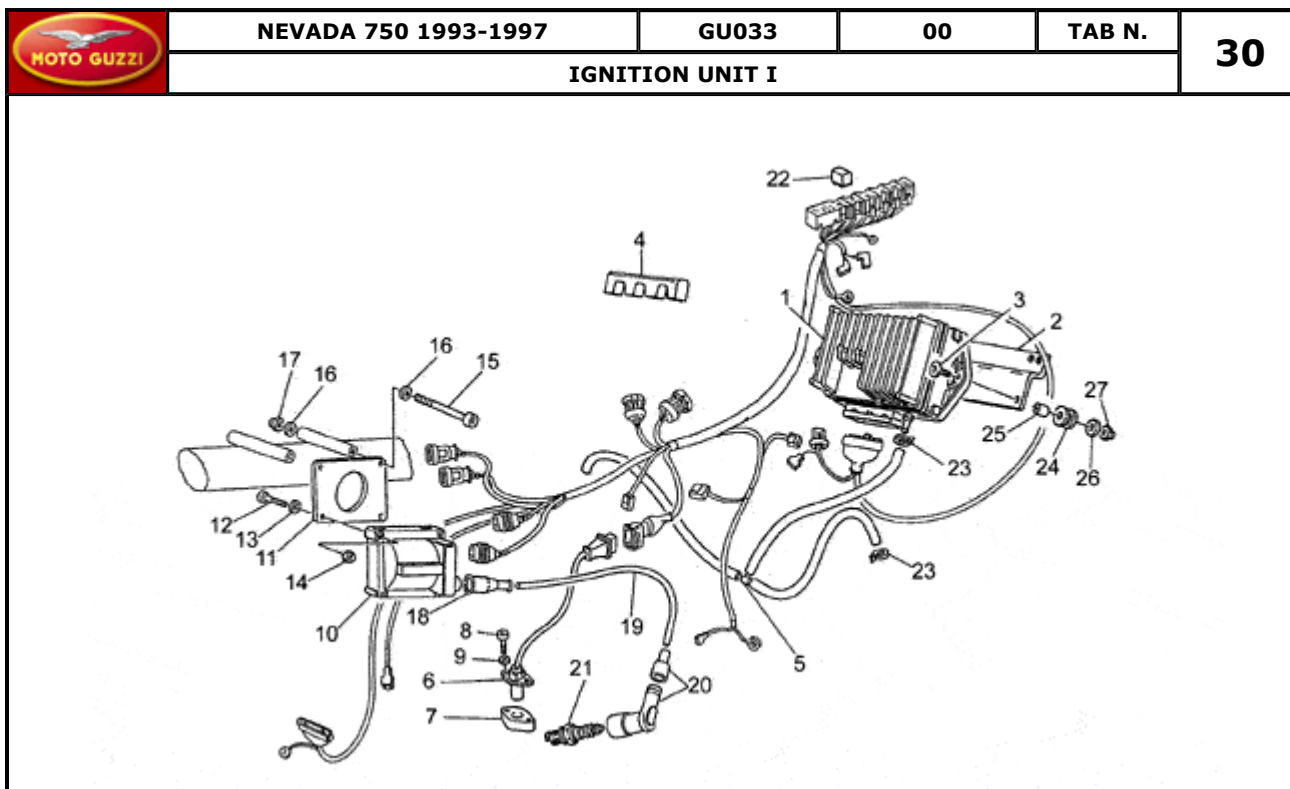

Pos.	Description	Year	I_M	Country	Version	Code	Q.ty	P.Cod.
1	ECU MED 501A	-	-	-	MM	-	GU31721465	1
2	Holder	-	-	-	MM	-	GU20723820	1
3	Screw	-	-	-	MM	-	GU98230622	2
4	Anti-vibration plate	-	-	-	MM	-	GU19025300	2
5	Pipe switch.box to suction lugs	-	-	-	MM	-	GU20108120	1
6	Phase/revolution sensor	-	-	-	MM	-	GU20721610	1
7	Flange	-	-	-	MM	-	GU31722065	1
8	Screw	-	-	-	MM	-	GU98620222	2
9	Washer	-	-	-	MM	-	GU95004205	2
10	HT coil	-	-	-	MM	-	GU30716500	2
11	Coil holder	-	-	-	MM	-	GU20716720	2
12	Screw	-	-	-	MM	-	GU98610125	4
13	Washer	-	-	-	MM	-	GU95004204	4
14	Nut M4x0,7	-	-	-	MM	-	GU92630104	4
15	Screw	-	-	-	MM	-	GU98620360	2
16	Washer 6,15x11x0,8	-	-	-	MM	-	GU95004206	4
17	Nut M6x1	-	-	-	MM	-	GU92630106	2
18	Cap	-	-	-	MM	-	GU14717600	2
19	HT cable	-	-	-	MM	-	GU17718350	2
20	Sparkplug cap NGK	-	-	-	MM	-	GU30717410	2
21	Spark plug NGK BR8ES	-	-	-	MM	-	GU31717061	2
22	Relay Siemens A302/B1008	-	-	-	MM	-	GU30732560	1
23	Hose clamp D9	-	-	-	MM	-	GU61108500	3
24	Rubber spacer	-	-	-	MM	-	GU91551080	2
25	Spacer	-	-	-	MM	-	GU91180608	2
26	Washer	-	-	-	MM	-	GU95000206	2
27	Nut M6x1	-	-	-	MM	-	GU92630206	2