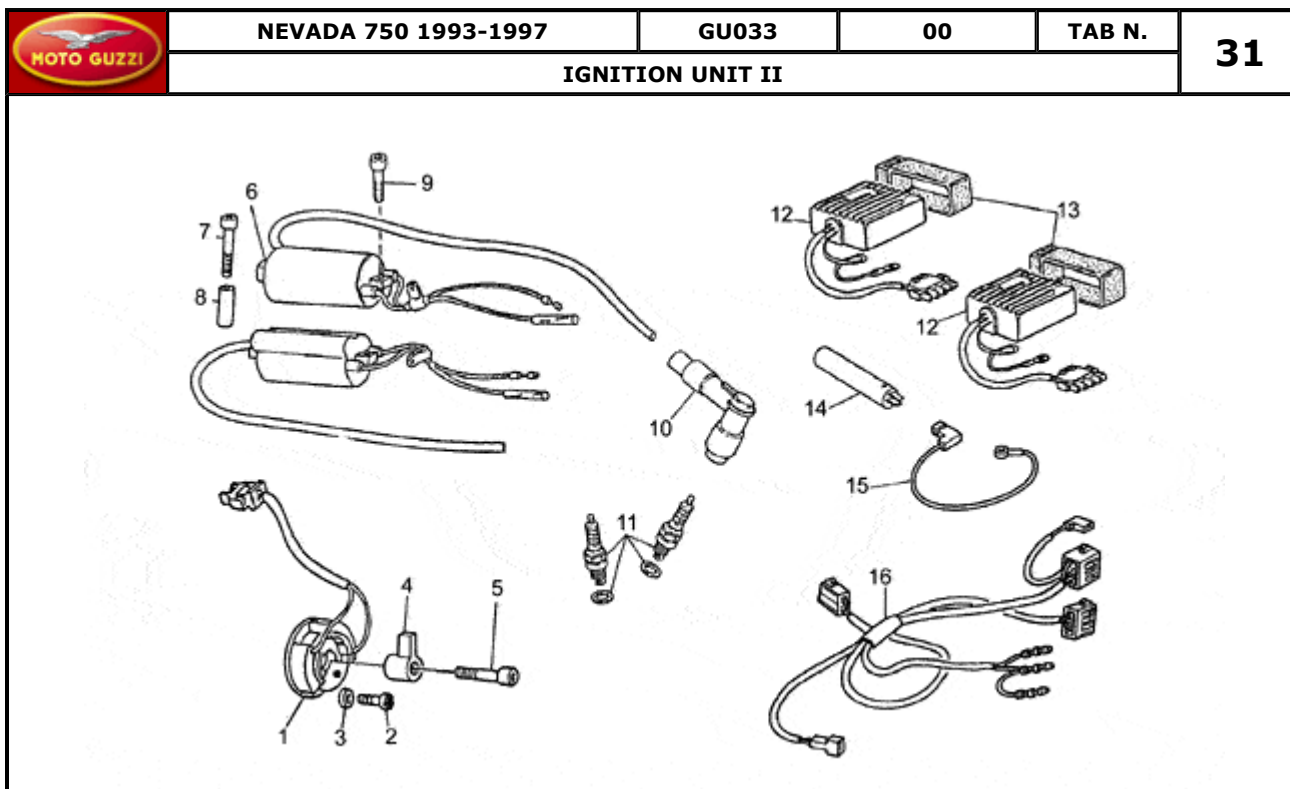

Pos.	Description	Year	I_M_	Country	Version	Code	Q.ty	P.Cod.
1	Phase/revolution sensor	-	-	-	MT	-	GU29722270	1
2	Screw	-	-	-	MT	-	GU98325012	2
3	Washer	-	-	-	MT	-	GU95000205	2
4	Rotor	-	-	-	MT	-	GU27721063	1
5	Hex socket screw M6X18	-	-	-	MT	-	GU98622318	1
6	HT coil	-	-	-	MT	-	GU31716560	2
7	Screw	-	-	-	MT	-	GU98620240	2
8	Spacer	-	-	-	MT	-	GU91180721	2
9	Screw	-	-	-	MT	-	GU98622218	2
10	Sparkplug cap NGK	-	-	-	MT	-	GU30717410	2
11	Spark plug CHAMPION N3C	-	-	-	MT	-	GU31717015	2
	Spark plug NGK B8ES	-	-	-	MT	-	GU31717060	2
12	ECU	-	-	-	MT	-	GU23721491	2
13	Flexible support	-	-	-	MT	-	GU27723835	2
14	Capacitor	-	-	-	MT	-	GU27710435	1
15	Wire	-	-	-	MT	-	GU18759550	1
16	H.T. wiring	-	-	-	MT	-	GU31722140	1