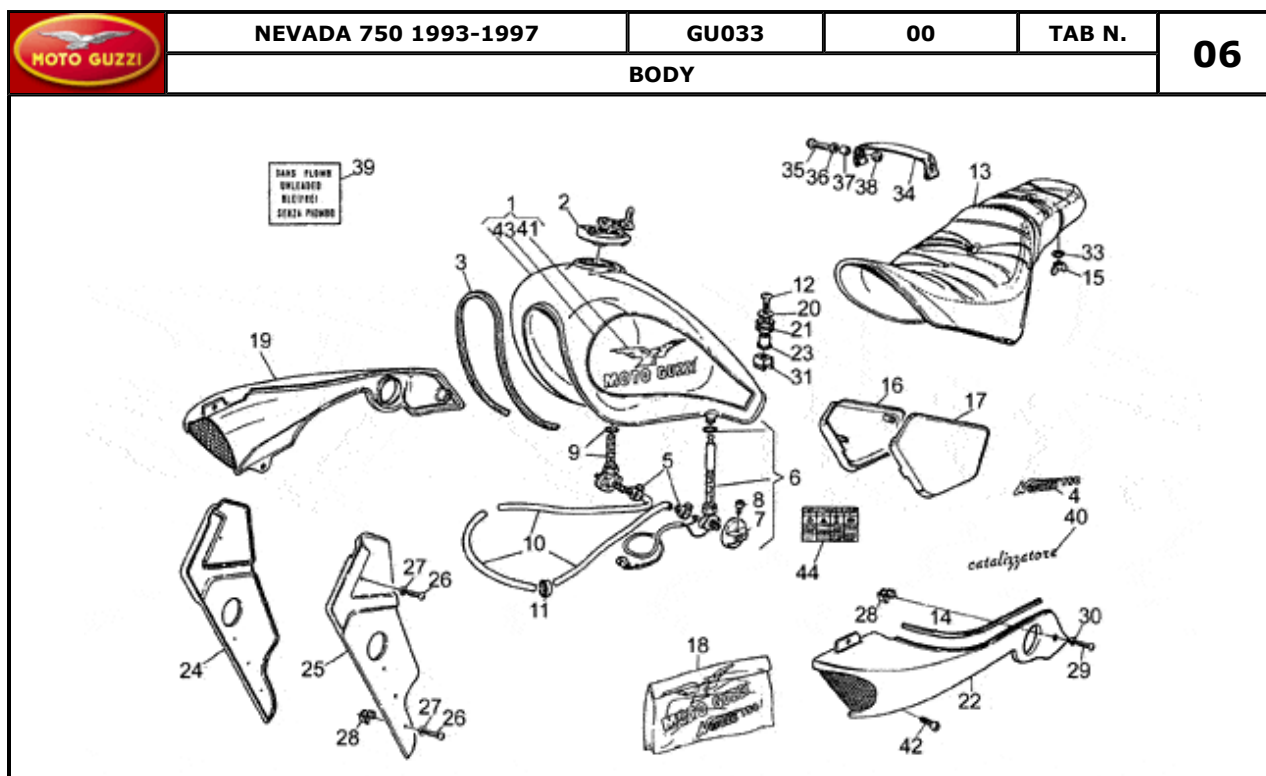

Pos.	Description	Year	I_M_	Country	Version	Code	Q.ty	P.Cod.
1	Fuel tank	S	-	-	30195C c.r-l.b	GU31100289	1	
	Fuel tank	S	-	-	- l.b	GU31100266	1	
	Fuel tank	S	-	-	- b.-g.	GU31100267	1	
	Fuel tank	T	-	-	- m.g	GU31100270	1	
	Fuel tank	T	-	-	- b.	GU31100271	1	
	Fuel tank	T	-	-	- a.r	GU31100272	1	
	Fuel tank	S	-	-	- c.r	GU31100285	1	
	Fuel tank	S	-	-	- l.b-y.	GU31100286	1	
	Fuel tank	-	-	-	- gr	GU311002651	1	
2	Fuel filler cap	-	-	-	-	GU30103960	1	
3	Gasket	-	-	-	-	GU00823931070	1	
4	Decal "Nevada 750"	S	-	-	- D2	GU31922065	2	
	Decal "Nevada 750"	S	-	-	- D1	GU31922066	2	
	Decal "Nevada 750"	T	-	-	- D1	GU31922067	2	
5	Hose clamp	-	-	-	-	GU93305017	2	
6	LH fuel cock	-	-	-	-	GU31105460	1	
7	Knob	-	-	-	-	GU29105750	2	
8	Screw	-	-	-	-	GU98200306	2	
9	RH fuel cock	-	-	-	-	GU31105360	1	
10	Rubber pipe 12,5X7,8 5/16"	-	-	-	-	GU00823956080	1	
11	Hose clamp	-	-	-	-	GU28157950	4	
12	Top screw	-	-	-	-	GU98230822	1	
13	Saddle	-	-	-	CC	GU31460560	1	
	Saddle	-	-	-	SC	GU31460561	1	
14	Gasket	-	-	-	-	GU00823931070	1	
15	Nut	-	-	-	-	GU92670206	2	
16	RH side cover blank	-	-	-	-	GU234762101	1	
	RH side panel, no decal	S	-	-	- c.r	GU31476285	1	
	RH body panel with decal	T	-	-	- a.r	GU31476272	1	
	RH body panel with decal	T	-	-	- b.	GU31476271	1	
	RH body panel with decal	T	-	-	- m.g	GU31476270	1	
	RH side panel	S	-	-	30195C l.b	GU31476266	1	
	RH side panel, no decal	S	-	-	- b.	GU31476267	1	
17	RH body panel with decal	T	-	-	- b.	GU31476371	1