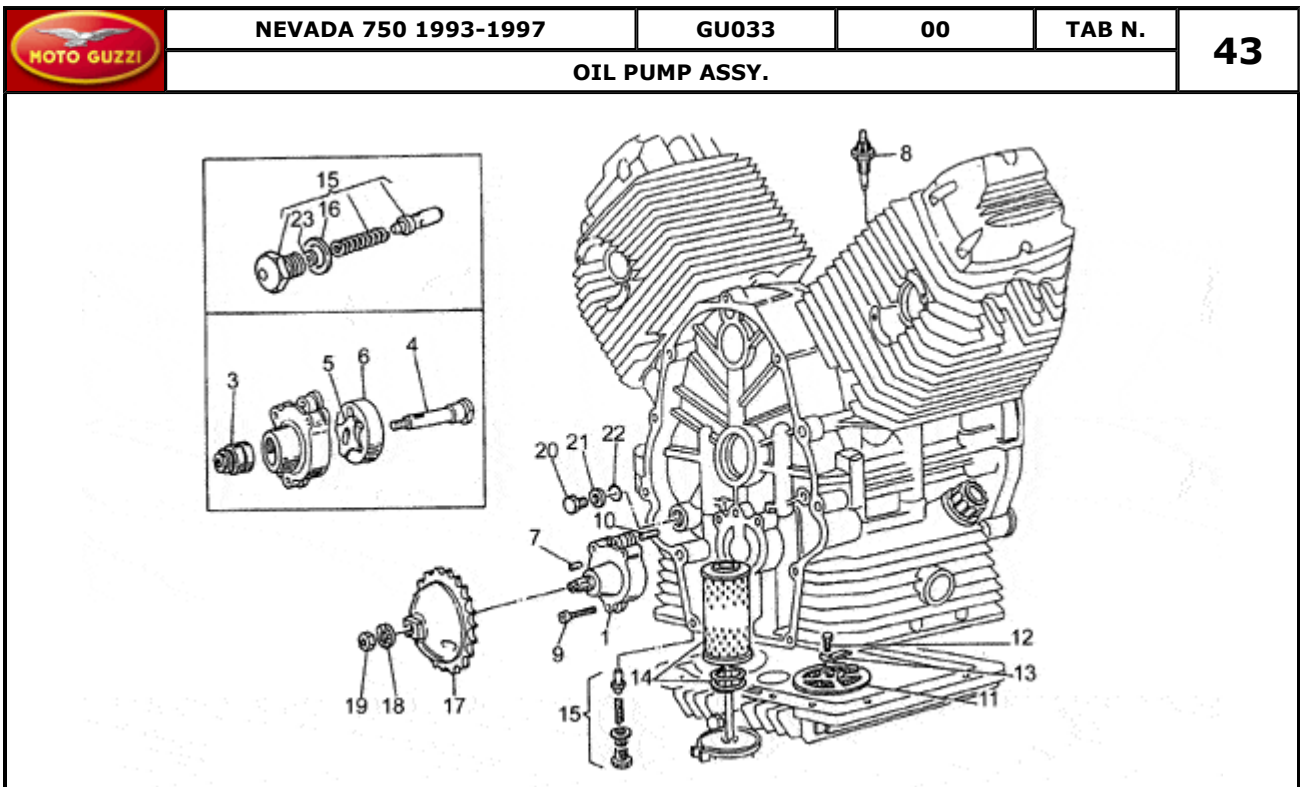

Pos.	Description	Year	I_M	Country	Version	Code	Q.ty	P.Cod.
1	Oil pump	-	-	-	2A-M2-R2	GU19146422	1	
	Oil pump	-	-	-	1A-M1-R1	GU19146420	1	
3	Roller bearing 10x22x20	-	-	-	-	GU92252210	1	
4	Oil pump shaft assy.	-	-	-	1A-M1-R1	GU19147820	1	
	Oil pump shaft assy.	-	-	-	2A-M2-R2	GU20147810	1	
5	Inner rotor	-	-	-	1A-M1-R1	GU19148420	1	
	Inner rotor	-	-	-	2A-M2-R2	GU20148410	1	
6	Outer rotor	-	-	-	1A-M1-R1	GU19148620	1	
	Outer rotor	-	-	-	2A-M2-R2	GU20148610	1	
7	Roller	-	-	-	2A-M2-R2	GU92296723	1	
	Guide roller	-	-	-	1A-M1-R1	GU92296726	1	
8	Pressure sensor	-	-	-	02201N	GU31999581	1	
9	Screw M6X35	-	-	-	-	GU98620335	3	
10	Pin	-	-	-	-	GU19018920	2	
11	Oil filter	-	-	-	-	GU19152200	1	
12	Screw	-	-	-	-	GU98054314	1	
13	Plate	-	-	-	-	GU95187006	1	
14	Oil filter	-	-	-	-	GU27153085	1	
15	Oil pressure valve	-	-	-	-	GU31158250	1	
16	Washer 18,25x24x1	-	-	-	-	GU18144350	0	
17	Oil pump gear	-	-	-	1A-M1-R1	GU19147721	1	
	Pump gear	-	-	-	2A-M2-R2	GU20147710	1	
18	Washer 10,5x16x1	-	-	-	-	GU19149800	1	
19	Nut M10x1,25	-	-	-	-	GU92602510	1	
20	Plug	-	-	-	-	GU31016050	1	
21	Gasket 14,25	-	-	-	-	GU18161150	1	
22	O-ring	-	-	-	-	GU90706111	1	
23	Washer 6,15x11x0,8	-	-	-	-	GU95004206	1