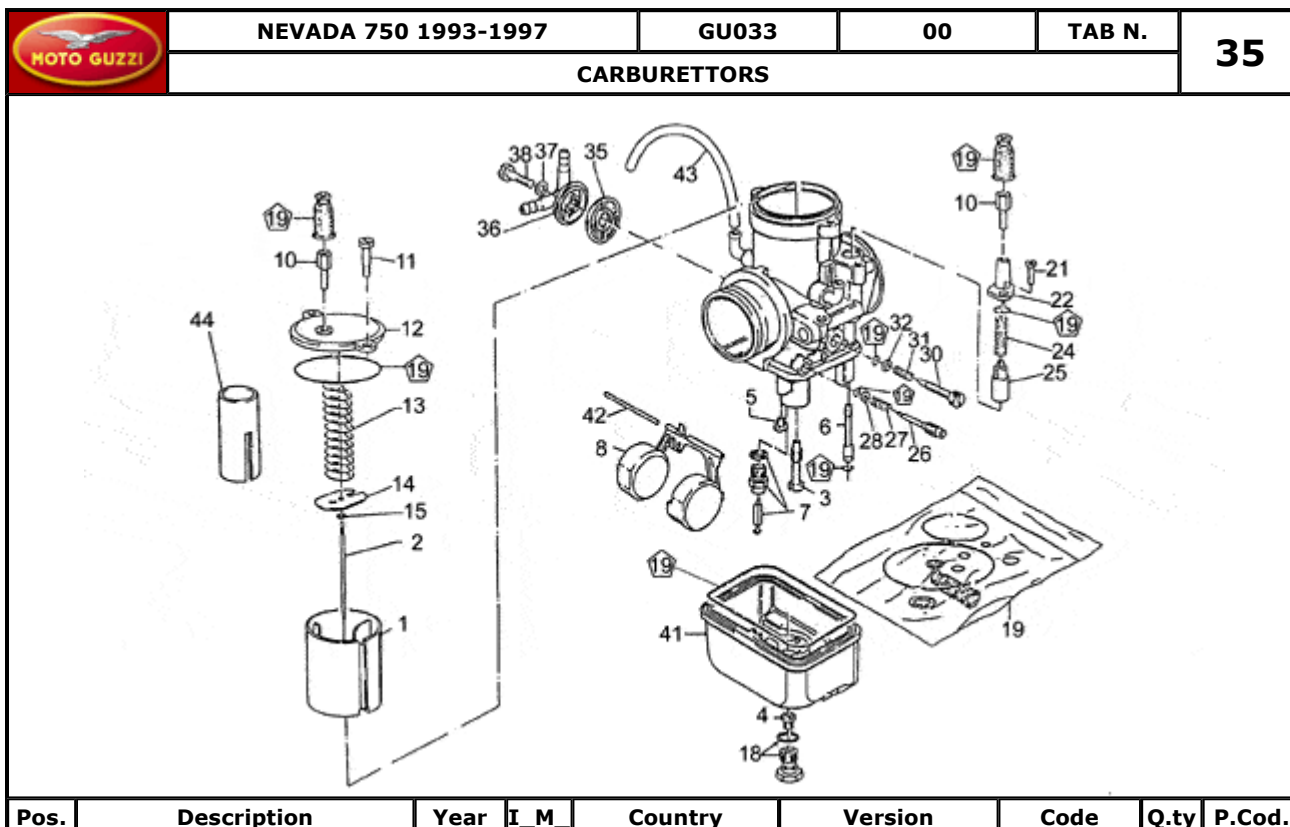

Pos.	Description	Year	I_M	Country	Version	Code	Q.ty	P.Cod.
1	Gas valve 40	-	-	-	-	GU19934860	2	
2	Conical pin 8	-	-	-	-	GU19934960	2	
	Conical pin X80 2a	-	-	CH	2A	GU31934962	2	
3	Needle valve 266t	-	-	-	-	GU31935515	2	
	Needle valve 262T	-	-	-	-	GU31935561	2	
	Needle valve 264T1	-	-	CH	-	GU31935562	2	
4	Main jet 102	-	-	-	-	GU19935700	2	
	Main jet 98	-	-	CH	-	GU39935701	2	
5	Idle jet 38	-	-	-	-	GU27935960	2	
	Idle jet 40	-	-	CH-D	-	GU19935900	2	
6	Starter jet 60	-	-	-	-	GU19936000	2	
7	Needle valve	-	-	-	-	GU19934600	2	
8	Float gr.9,5	-	-	-	-	GU27934315	2	
10	Wire tensioner screw	-	-	-	-	GU12937200	4	
11	Screw	-	-	-	-	GU14934650	2	
12	Cover	-	-	-	-	GU19935080	2	
13	Gas valve return spring	-	-	-	-	GU19937180	2	
14	Plate	-	-	-	-	GU19938580	2	
15	Conical pin clip	-	-	-	-	GU65933600	2	
18	Float chamber fix.plug	-	-	-	-	GU27933720	2	
19	Gaskets set	-	-	-	-	GU19939980	1	
21	Screw	-	-	-	-	GU13937900	2	
22	Starter device cover	-	-	-	-	GU17937450	2	
24	Valve spring	-	-	-	-	GU39937600	2	
25	Starter valve	-	-	-	-	GU13937800	2	
26	Adj.min.eng.speed screw	-	-	-	-	GU13936200	2	
27	Spring	-	-	-	-	GU13936300	2	
28	Flat washer	-	-	-	-	GU65933700	2	
30	Gas valve adjuster screw	-	-	-	-	GU13936600	2	
31	Spring	-	-	-	-	GU13936700	2	
32	Flat washer	-	-	-	-	GU14931650	2	
35	Fuel filter	-	-	-	-	GU43934000	2	
36	Fuel pipe union cap	-	-	-	-	GU31934680	2