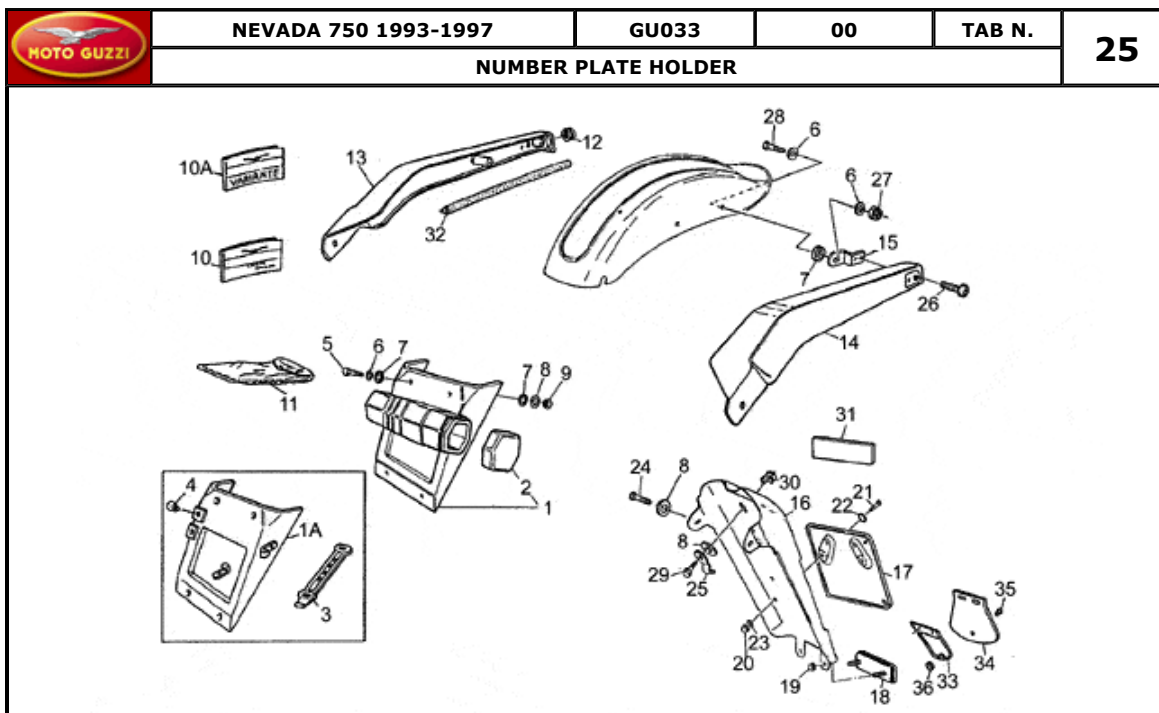

Pos.	Description	Year	I_M	Country	Version	Code	Q.ty	P.Cod.
1	Splash guard assy	-	-	-	1A-T1	-	GU31479561	1
	Splash guard	-	-	-	2A-T2	-	GU31438665	1
2	Cover	-	-	-	1A-T1	-	GU27914615	1
3	Fixing snap	-	-	-	2A-T2	-	GU29728960	1
4	Rubber spacer	-	-	-	2A-T2	-	GU93180060	2
5	Screw	-	-	-	-	-	GU98054325	2
6	Washer	-	-	-	-	-	GU95000206	10
7	Rubber spacer	-	-	-	-	-	GU93110060	10
8	Washer 6,4x12x1,2	-	-	-	-	-	GU95100141	9
9	Nut M6x1	-	-	-	-	-	GU92630106	4
10	Operator's handbook	-	-	D-F-UK	-	-	GU31900061	1
	Operator's handbook	-	-	-	-	-	GU31900065	1
	Operator's handbook	-	-	I	-	-	GU31900060	1
11	Toolkit	-	-	-	-	-	GU28929940	1
12	Rubber spacer	-	-	-	-	-	GU91551085	2
13	RH frame protection	-	-	-	-	-	GU31457865	1
14	LH frame protection	-	-	-	-	-	GU31459165	1
15	Clamp	-	-	-	-	-	GU31575565	2
16	Number-plate extension	-	-	-	-	-	GU31438065	1
17	Number plate holder	-	-	-	-	-	GU39474600	1
18	Reflector	-	-	-	-	-	GU31745865	1
19	Nut M4x0,7	-	-	-	-	-	GU92630104	2
20	Nut	-	-	-	-	-	GU92630105	4
21	Screw	-	-	-	-	-	GU98054212	4
22	O-ring	-	-	-	-	-	GU90706035	4
23	Washer	-	-	-	-	-	GU95000205	4
24	Screw	-	-	-	-	-	GU98054312	3
25	U-bolt	-	-	-	-	-	GU93301175	1
26	Screw	-	-	-	-	-	GU98231022	2
27	Nut M6x1	-	-	-	-	-	GU92630206	2
28	Screw	-	-	-	-	-	GU98054314	2
29	Screw	-	-	-	-	-	GU98054318	1
30	Captive nut	-	-	-	-	-	GU92660601	3
31	Adhesive gasket	-	-	-	-	-	GU29579460	1
32	Gasket	-	-	-	-	-	GU00823931070	1
33	Splash guard support	-	-	CH	-	-	GU30438102	1
34	Rear splash guard	-	-	CH	-	-	GU30438032	1
35	Pin	-	-	CH	-	-	GU23922210	1
36	Washer	-	-	CH	-	-	GU95100123	1