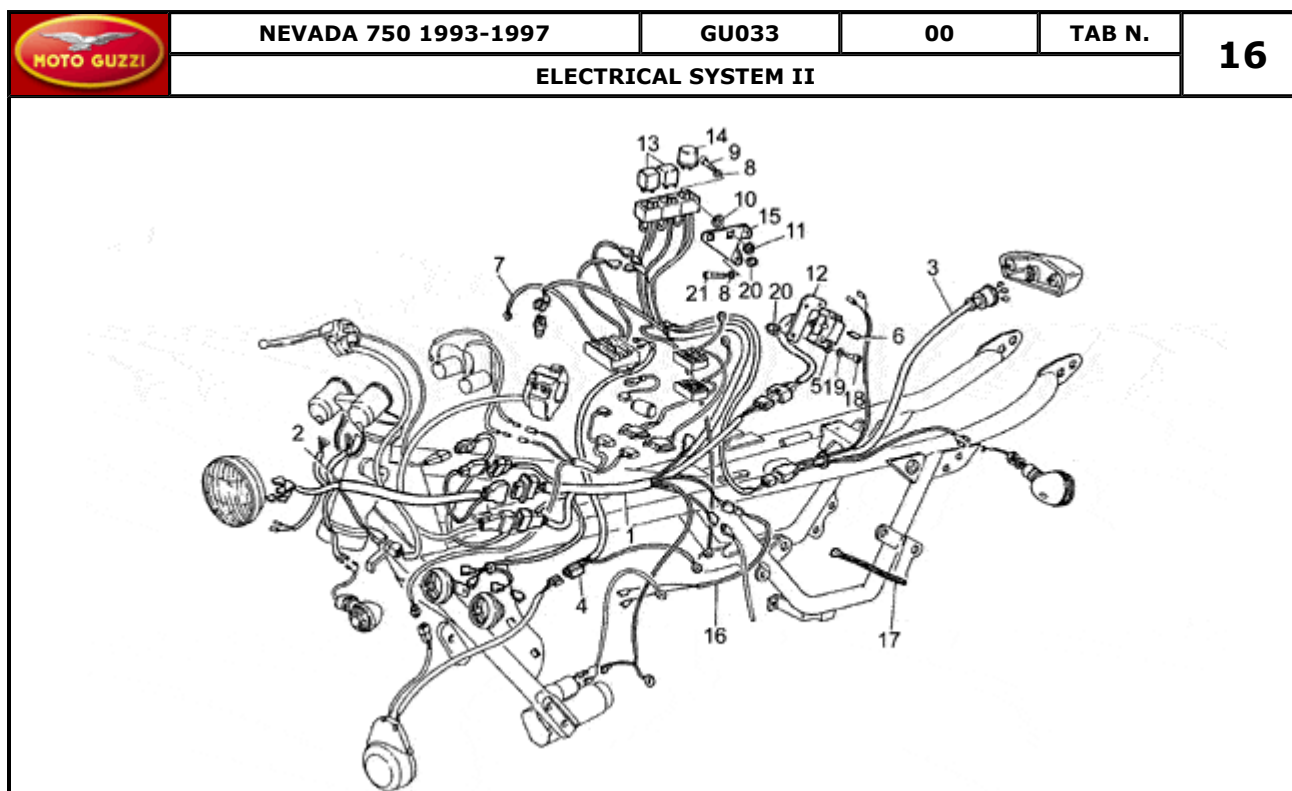

Pos.	Description	Year	I_M	Country	Version	Code	Q.ty	P.Cod.
1	Electrical system	-	-	-	T1	-	GU31747166	1
2	Dashboard cable	-	-	-	T1	-	GU31747266	1
3	Taillight wiring harn.	-	-	-	T1	-	GU31747365	1
4	Alternator-regulator wiring	-	-	-	T1	-	GU29725850	1
5	Fuse holder box	-	-	-	T1	-	GU30743000	1
6	Fuse 15A	-	-	-	T1	-	GU28742560	6
7	Alternator-regulator wiring	-	-	-	T1	-	GU29748550	1
8	Washer	-	-	-	T1	-	GU95004205	4
9	Screw	-	-	-	T1	-	GU98622214	2
10	Washer	-	-	-	T1	-	GU95100128	2
11	Captive nut	-	-	-	T1	-	GU92660501	4
12	Plate	-	-	-	T1	-	GU31746365	1
13	Starting relay	-	-	-	T1	-	GU30732510	2
14	Flasher unit	-	-	-	T1	-	GU17750520	1
15	Relais support	-	-	-	T1	-	GU31704061	1
16	Neutral sensor cable	-	-	-	T1	-	GU31724540	1
17	Hose clamp 3,6x20,6	-	-	-	T1	-	GU14609650	1
18	Screw	-	-	-	T1	-	GU98622214	2
19	Washer 5,25x14x1,5	-	-	-	T1	-	GU95100059	2
20	Nut	-	-	-	T1	-	GU92630105	4
21	Screw	-	-	-	T1	-	GU98622218	2