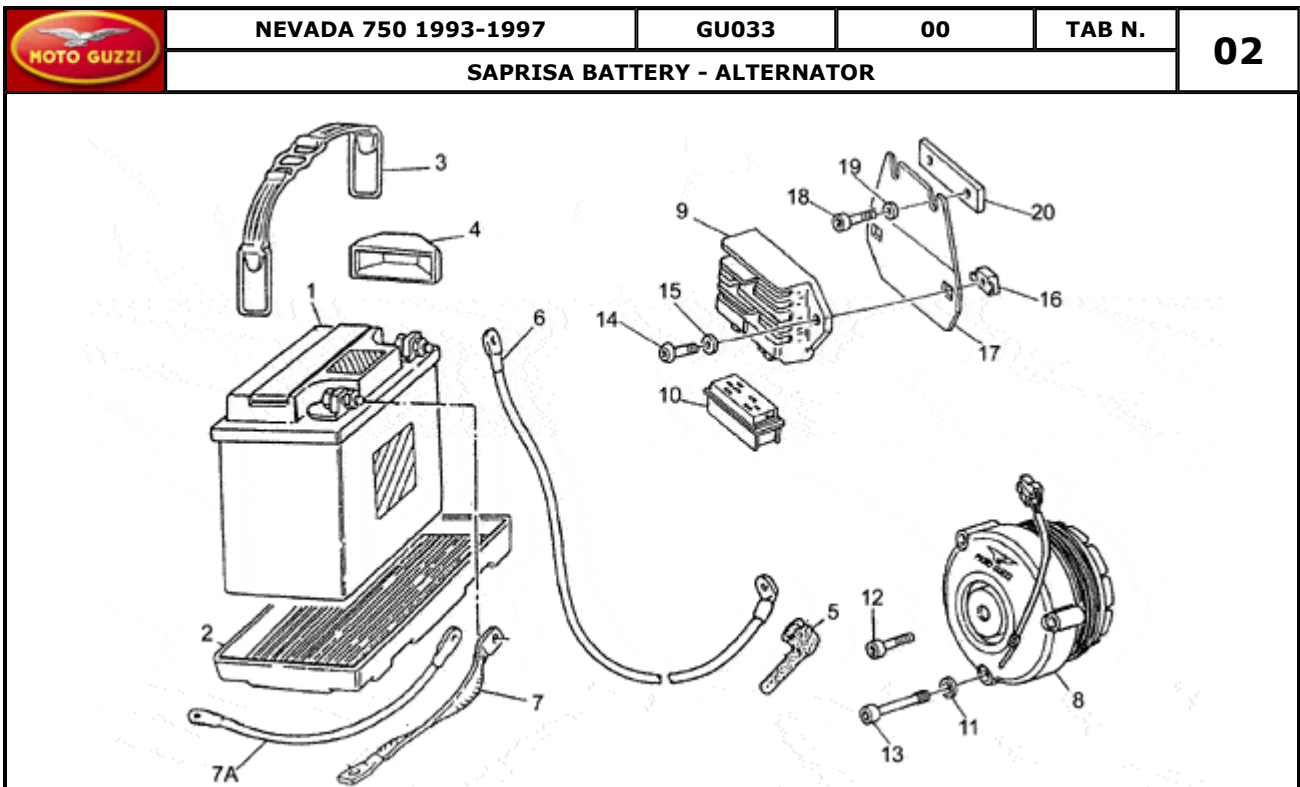

Pos.	Description	Year	I_M	Country	Version	Code	Q.ty	P.Cod.
1	Battery 12V-24Ah	-	-	-	F	GU28704552	1	
2	Battery holder	-	-	-	-	GU28707050	1	
3	Clamp	-	-	-	-	GU19704800	1	
4	Accumulator fixing wedge	-	-	-	-	GU31705360	1	
5	Cap	-	-	-	-	GU19707100	2	
6	Wire	-	-	-	-	GU19748000	1	
7	Ground-battery lead	-	-	-	-	GU19748400	1	
	Ground-battery lead	-	-	-	-	GU28747960	1	
8	Generator SAPRISA	-	-	-	-	GU28712400	1	
9	Voltage regulator SAPRISA	-	-	-	-	GU28703800	1	
10	Connector SAPRISA	-	-	-	-	GU28712500	1	
11	Notched washer	-	-	-	-	GU95021105	3	
12	Screw	-	-	-	-	GU98620250	1	
13	Screw	-	-	-	-	GU28712459	3	
14	Hex socket screw M6X16	-	-	-	-	GU98622316	2	
15	Special washer	-	-	-	-	GU61013800	2	
16	Captive nut	-	-	-	-	GU92660601	2	
17	Support plate	-	-	-	-	GU29704060	1	
18	Screw	-	-	-	-	GU98622416	2	
19	Washer	-	-	-	-	GU95000208	2	
20	Plate	-	-	-	-	GU17451750	1	