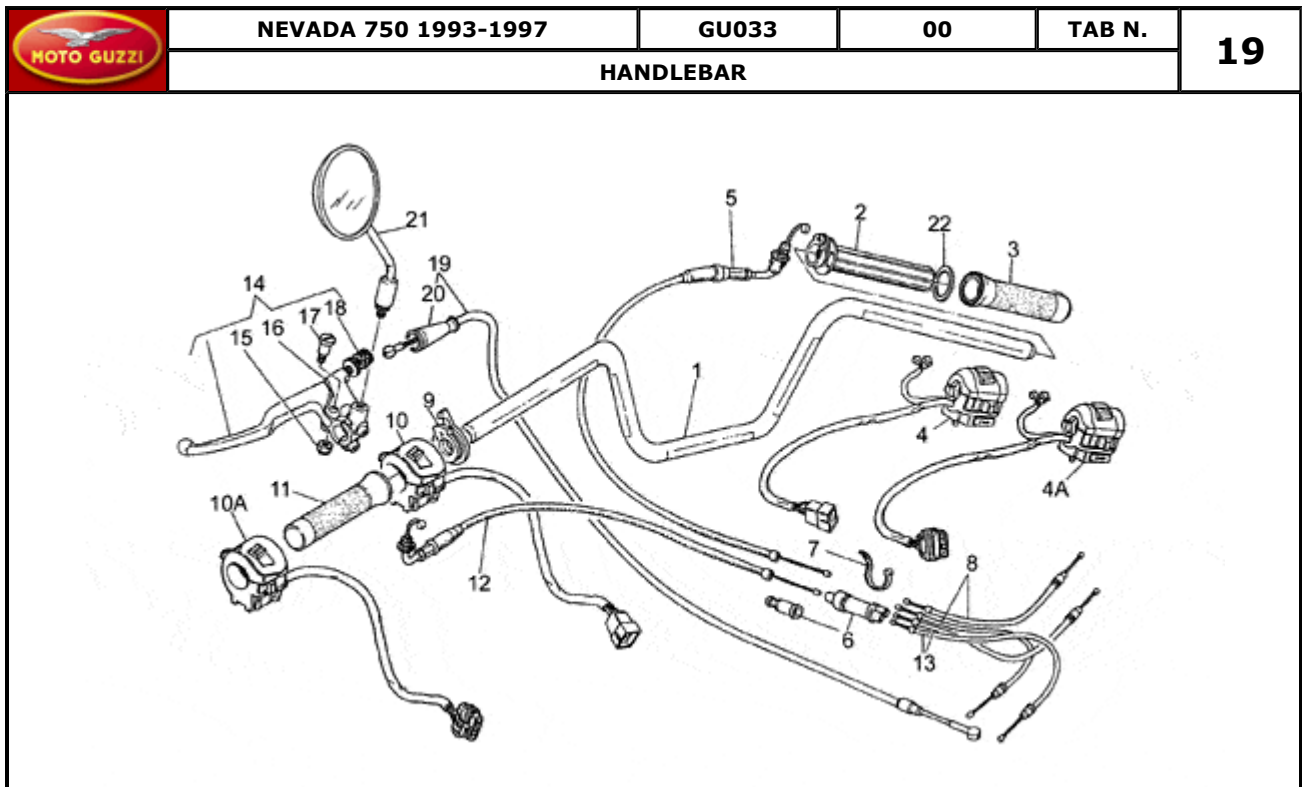

Pos.	Description	Year	I_M	Country	Version	Code	Q.ty	P.Cod.
1	Handlebar	-	-	-	-	GU31600365	1	
2	Throttle pipe w/out hand grip	-	-	-	-	GU30603800	1	
3	RH hand grip	-	-	-	-	GU31603565	1	
4	RH lights selector	-	-	-	1A-T1	GU30738800	1	
	RH lights selector	-	-	-	2A-T2	GU30738860	1	
5	Throttle cable	-	-	-	-	GU31117565	1	
6	Splitter	-	-	-	-	GU30607910	2	
7	Hose clamp 3,6x20,6	-	-	-	-	GU14609650	2	
8	Throttle cable	-	-	-	-	GU27117775	2	
9	Choke control	-	-	-	-	GU30135200	1	
10	LH lights selector	-	-	-	2A-T2	GU30738060	1	
	LH lights selector	-	-	-	1A-T1	GU30738000	1	
11	LH hand grip	-	-	-	-	GU31603065	1	
12	Choke cable	-	-	-	-	GU31132865	1	
13	Choke cable	-	-	-	-	GU27133515	2	
14	Clutch lever cpl.	-	-	-	-	GU30605560	1	
15	Nut	-	-	-	-	GU92602206	1	
16	Bear clutch lever supp.	-	-	-	-	GU30601800	1	
17	Lever pin	-	-	-	-	GU30530528	1	
18	Register	-	-	-	-	GU30602500	1	
19	Clutch cable	-	-	-	-	GU31093065	1	
20	Bellows	-	-	-	-	GU23093870	1	
21	Rearview mirror	-	-	-	2A	GU03769400	2	
	Rearview mirror	-	-	-	1A	GU31769465	2	
22	Nylon washer	-	-	-	-	GU30606900	1