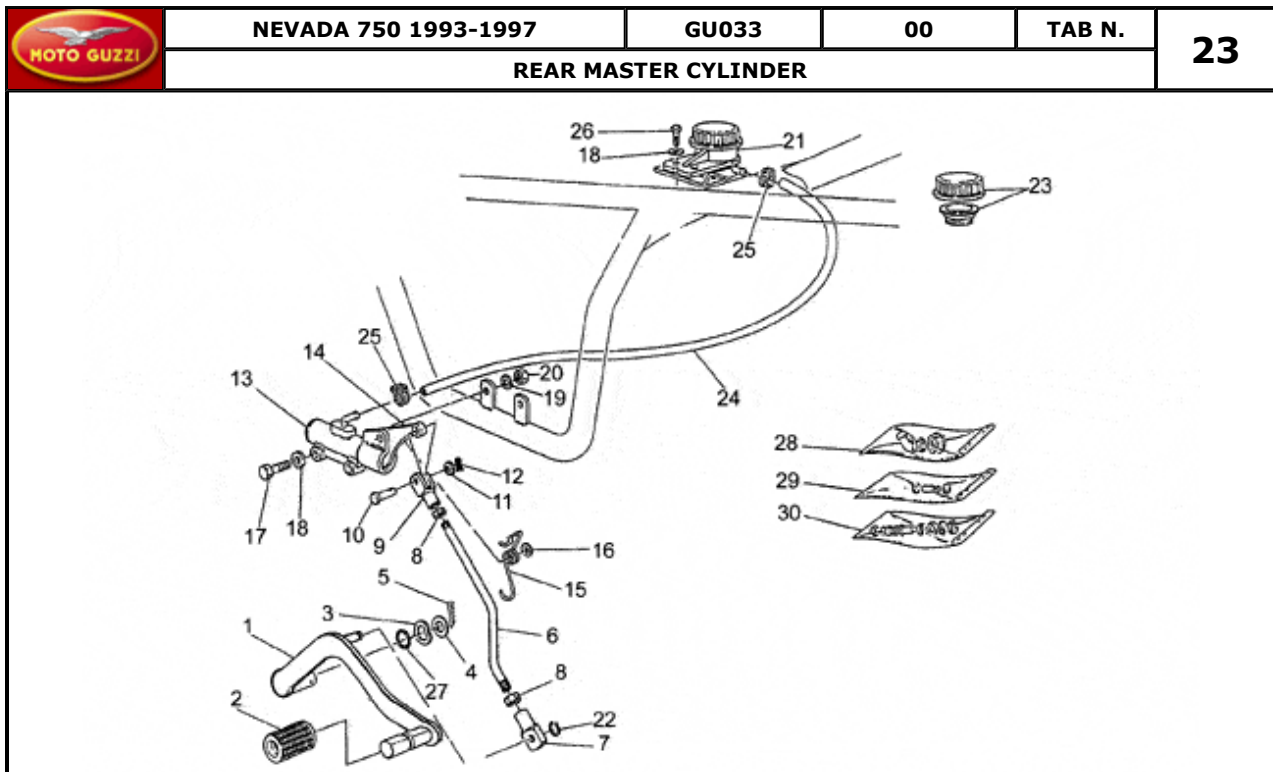

Pos.	Description	Year	I_M_	Country	Version	Code	Q.ty	P.Cod.
1	Rear brake lever	-	-	-	-	GU31677060	1	
2	Rubber spacer	-	-	-	-	GU14251001	1	
3	Spring washer	-	-	-	-	GU95129260	1	
4	Flat washer	-	-	-	-	GU95004215	1	
5	Split pin	-	-	-	-	GU95500227	1	
6	Tie rod	-	-	-	-	GU31675280	1	
7	Block	-	-	-	-	GU18257551	1	
8	Nut	-	-	-	-	GU92690073	2	
9	Fork	-	-	-	-	GU31626860	1	
10	Pin	-	-	-	-	GU95770265	1	
11	Washer	-	-	-	-	GU95129110	1	
12	Split pin	-	-	-	-	GU95500222	1	
13	Rear master cylinder 12,7mm	-	-	-	1A	GU19660200	1	
	Rear master cylinder	-	-	-	2A	GU31666990	1	
14	Rear brake lever	-	-	-	1A	GU19667500	1	
15	Rear brake lever spring	-	-	-	1A	GU19667600	1	
16	Washer 6,15x11x0,8	-	-	-	1A	GU95004206	1	
17	Screw	-	-	-	-	GU98052325	2	
18	Washer	-	-	-	-	GU95000206	4	
19	Special washer	-	-	-	-	GU61013800	2	
20	Nut M6x1	-	-	-	-	GU92630106	2	
21	Brake oil tank	-	-	-	-	GU65663500	1	
22	Circlip	-	-	-	-	GU90271008	1	
23	Tank cap	-	-	-	-	GU17661052	1	
24	Rear brake hose	-	-	-	-	GU00823950050	1	
25	Hose clamp	-	-	-	-	GU19157800	2	
26	Hex screw M6X16	-	-	-	-	GU98054316	2	
27	O-ring	-	-	-	-	GU90706141	1	
28	Pump connection overhaul unit	-	-	-	-	GU19659500	1	
29	Lever overhaul kit	-	-	-	1A	GU19659600	1	
30	Rear pump rev. kit	-	-	-	1A	GU17659352	1